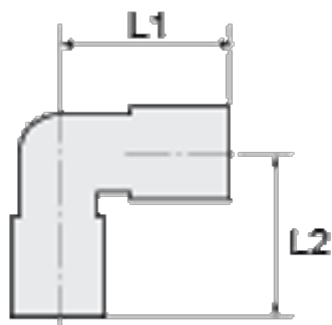

Data Sheet

Article number: 58648004ES

Description: Stainless steel, angle 48.004 ES, Ø4/ Ø4

Measures

L1 = 17

L2 = 16